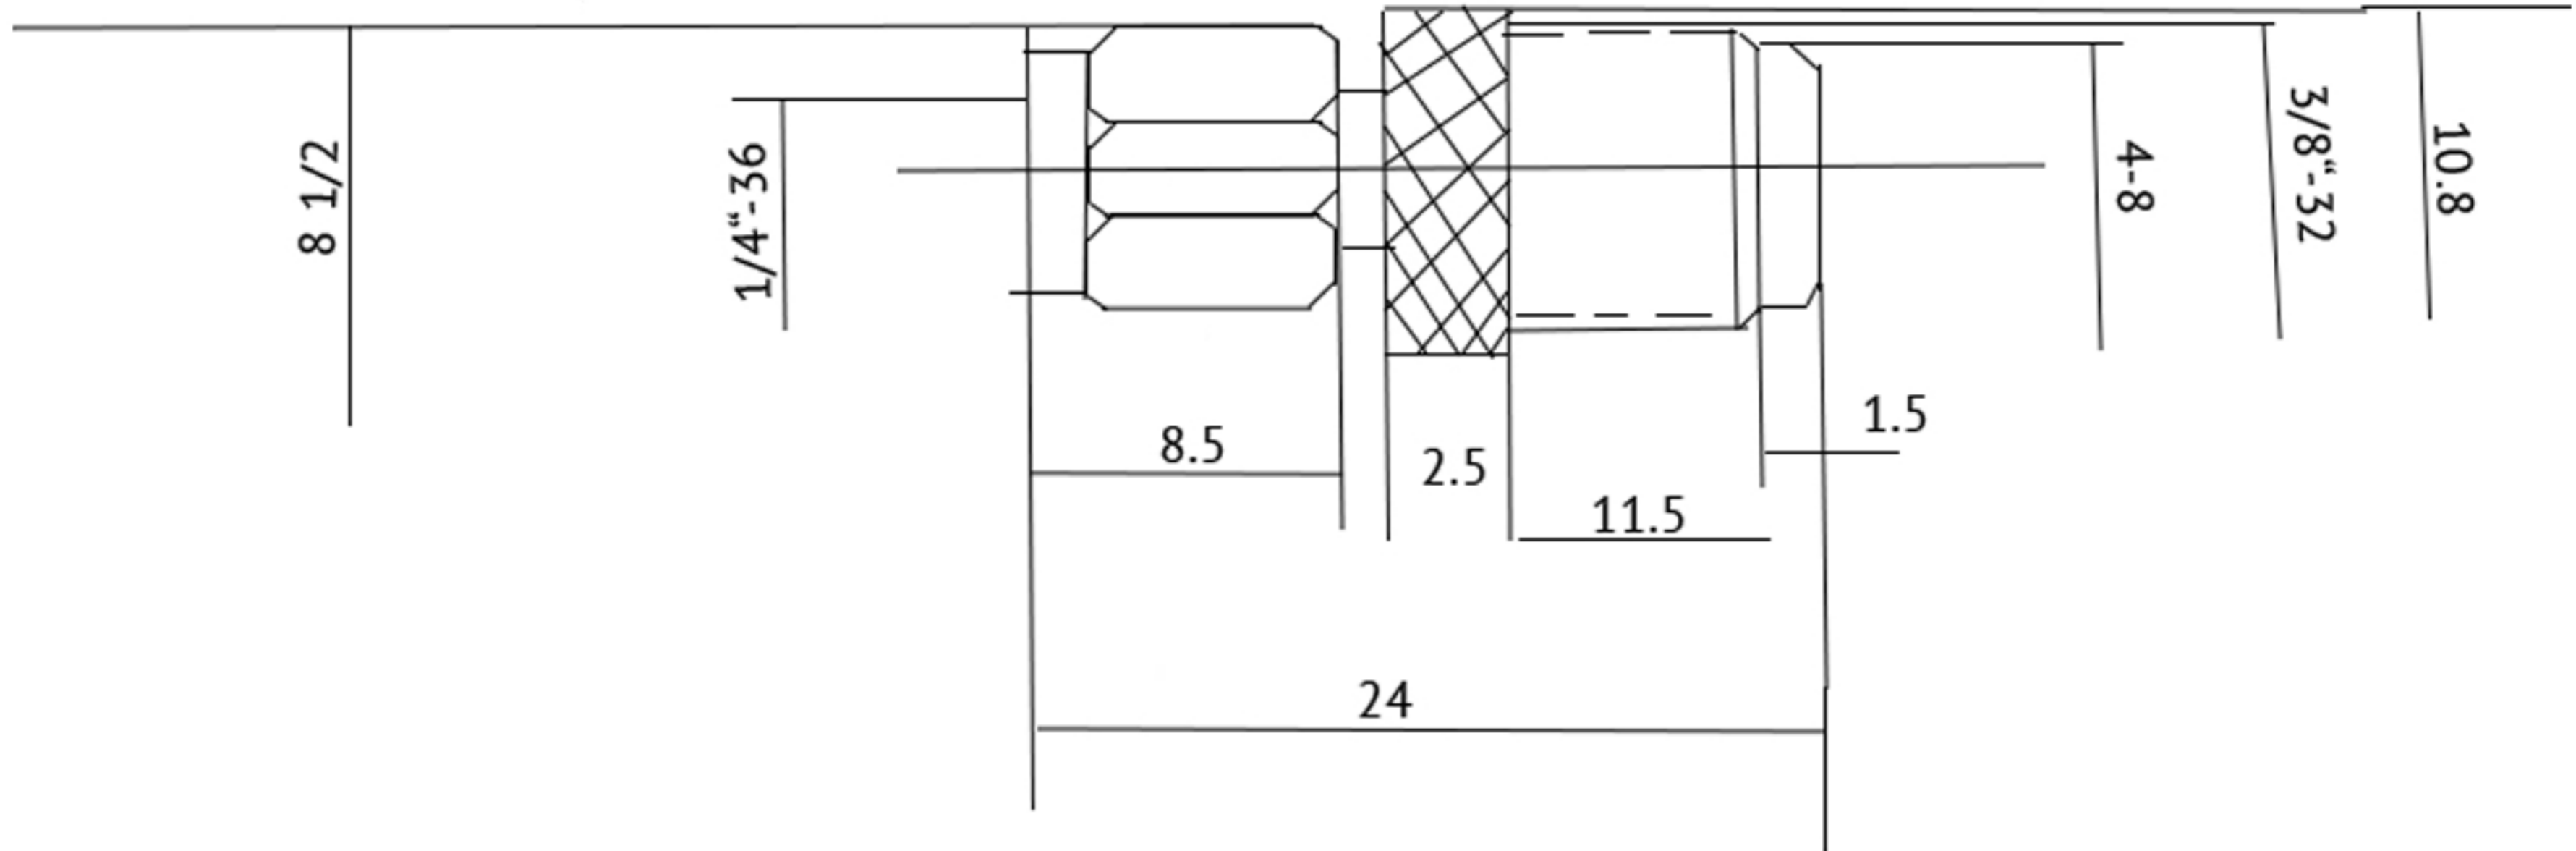

REVISIONS				
ZONE	REV	DESCRIPTION	DATE	APPROVED

BY	DATE	 <b>Show Me</b> CABLES <small>cables &amp; connectors since 1995</small>	
DRAWN			
CHK'D			
APPRV			
MATERIAL		Title: Reverse Polarity SMA Male Crimp Connector- RG58, RG141 & LMR-195	
FINISH		SKU: 3879	SHEET 1 OF 1
		SCALE: NONE	